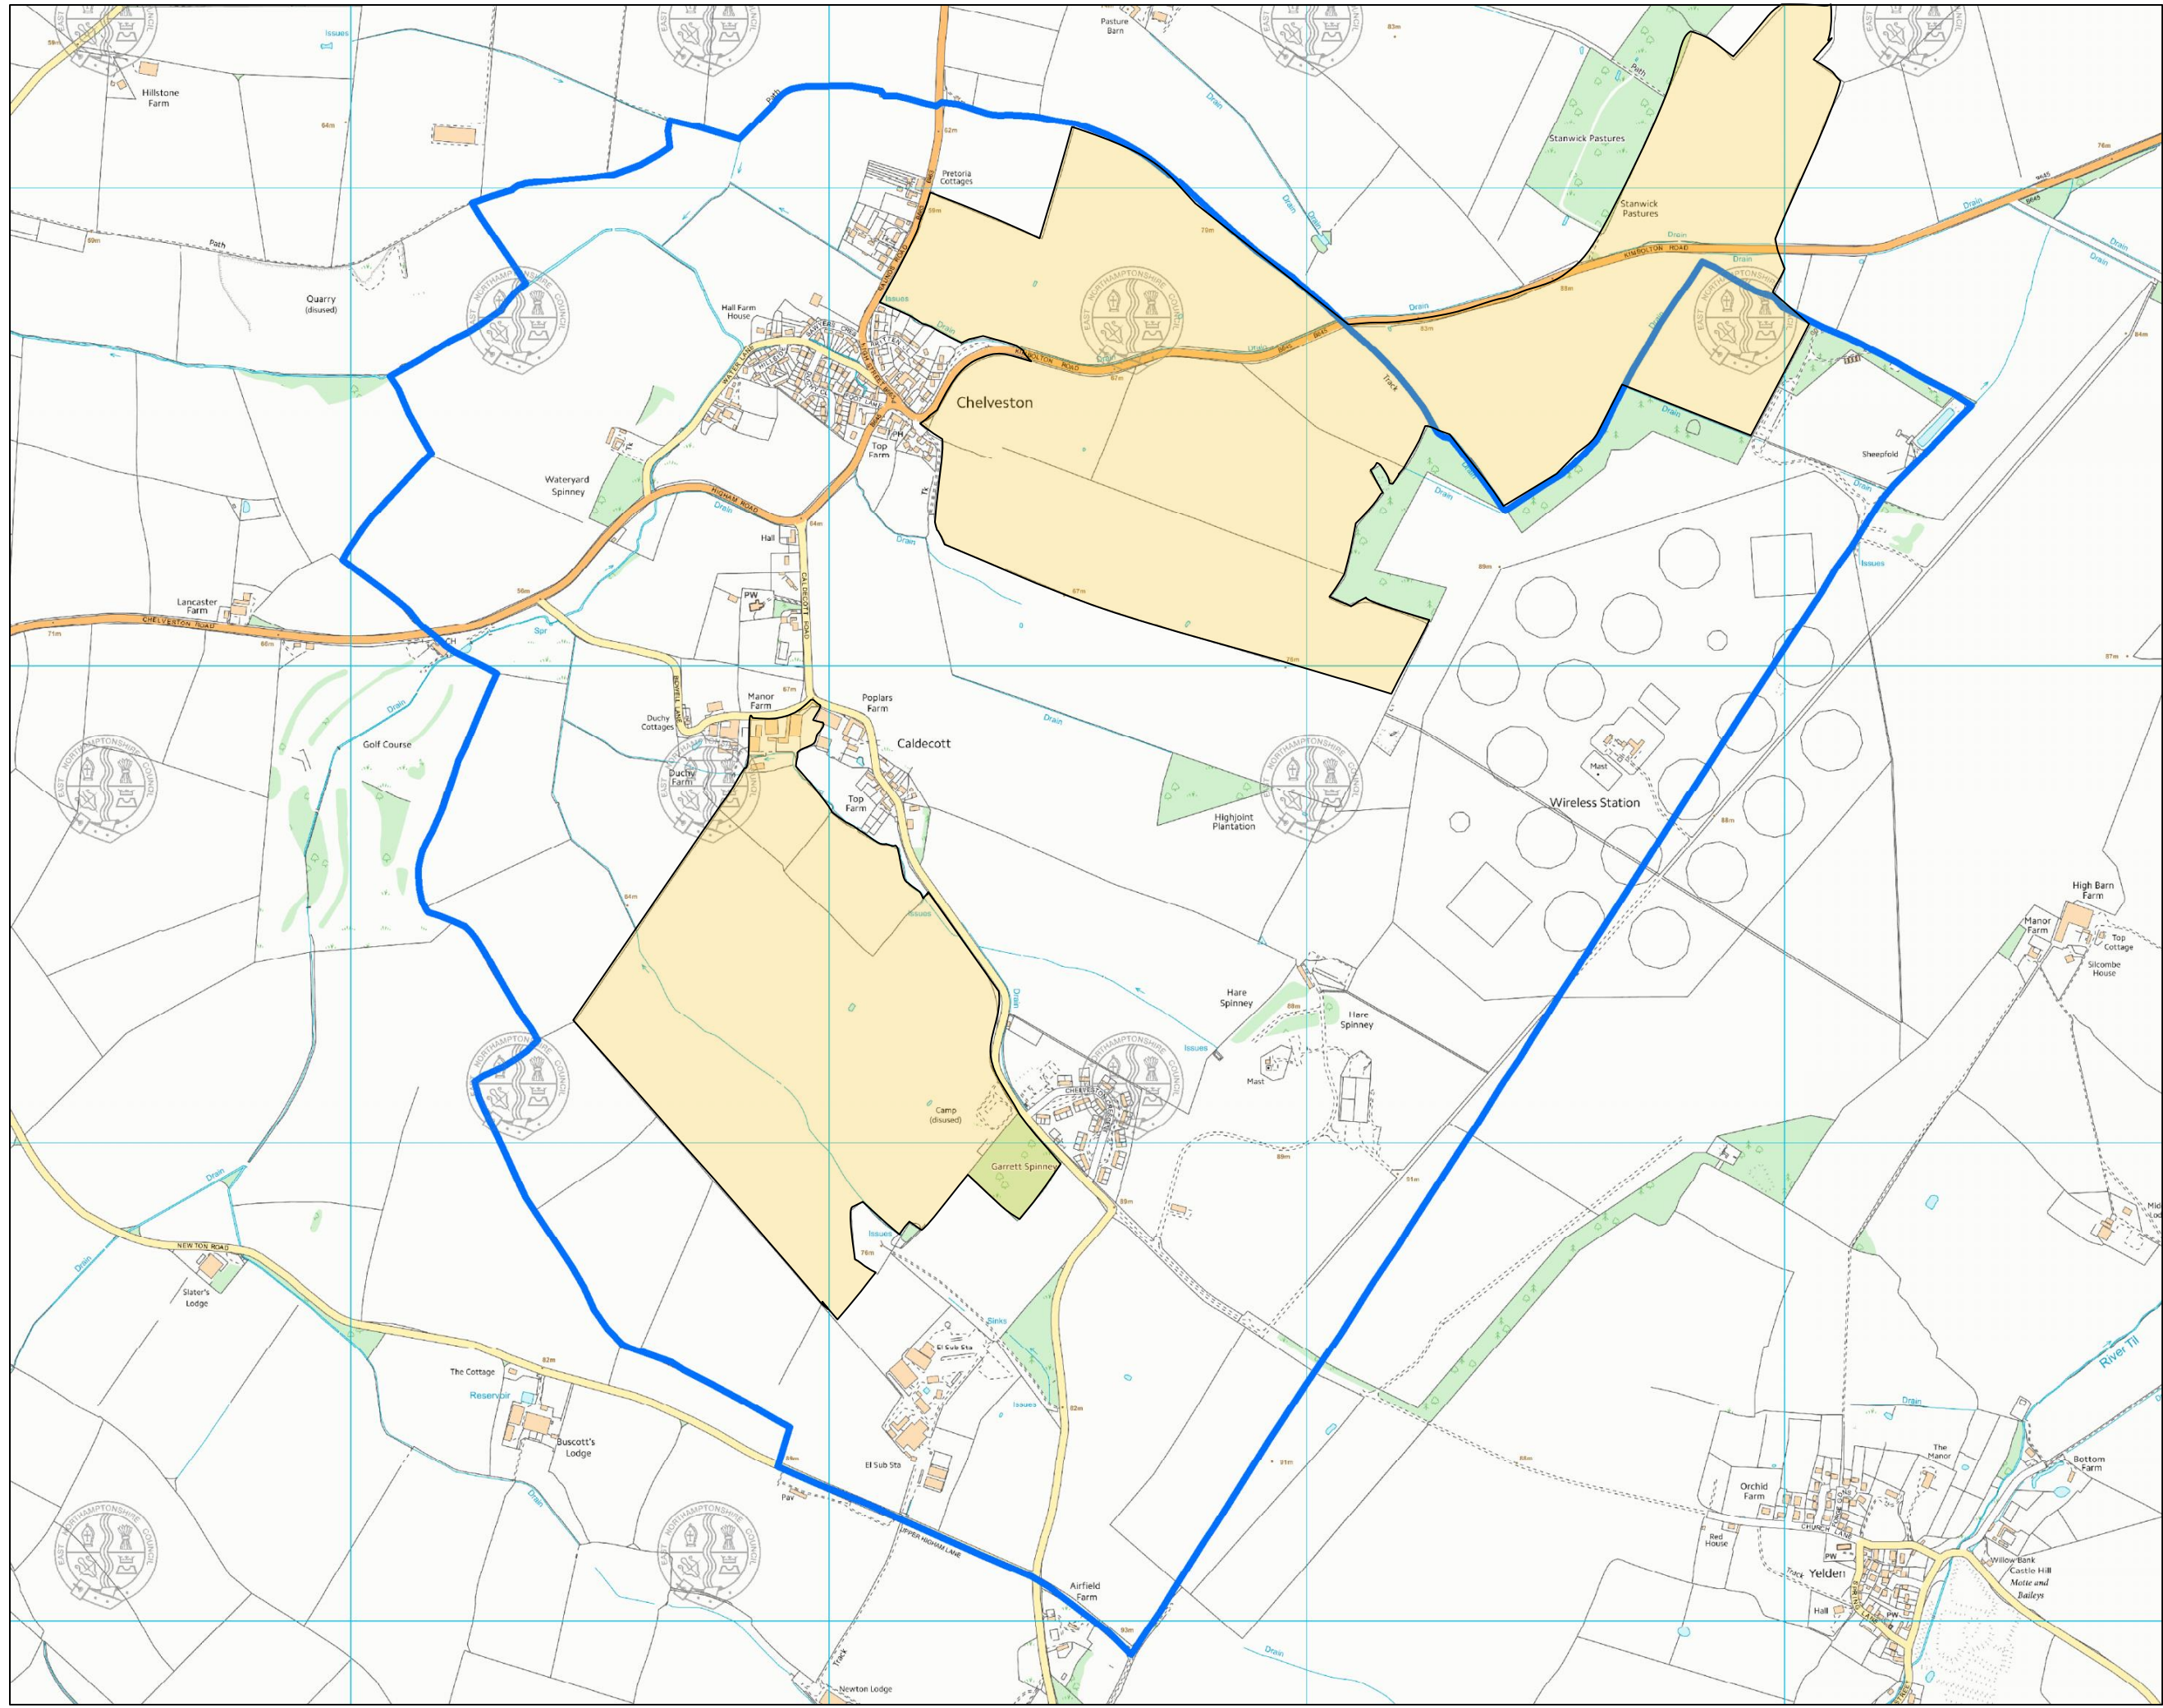

Scale: 1:13,000
when printed at
A3

Planning Policy

Chelveston-cum-Caldecott
Keith Carr Land holdings
NDP-0060

 Existing Parish Boundary
 Land holding

This map is accurate to
the scale specified above
when reproduced at:
A3