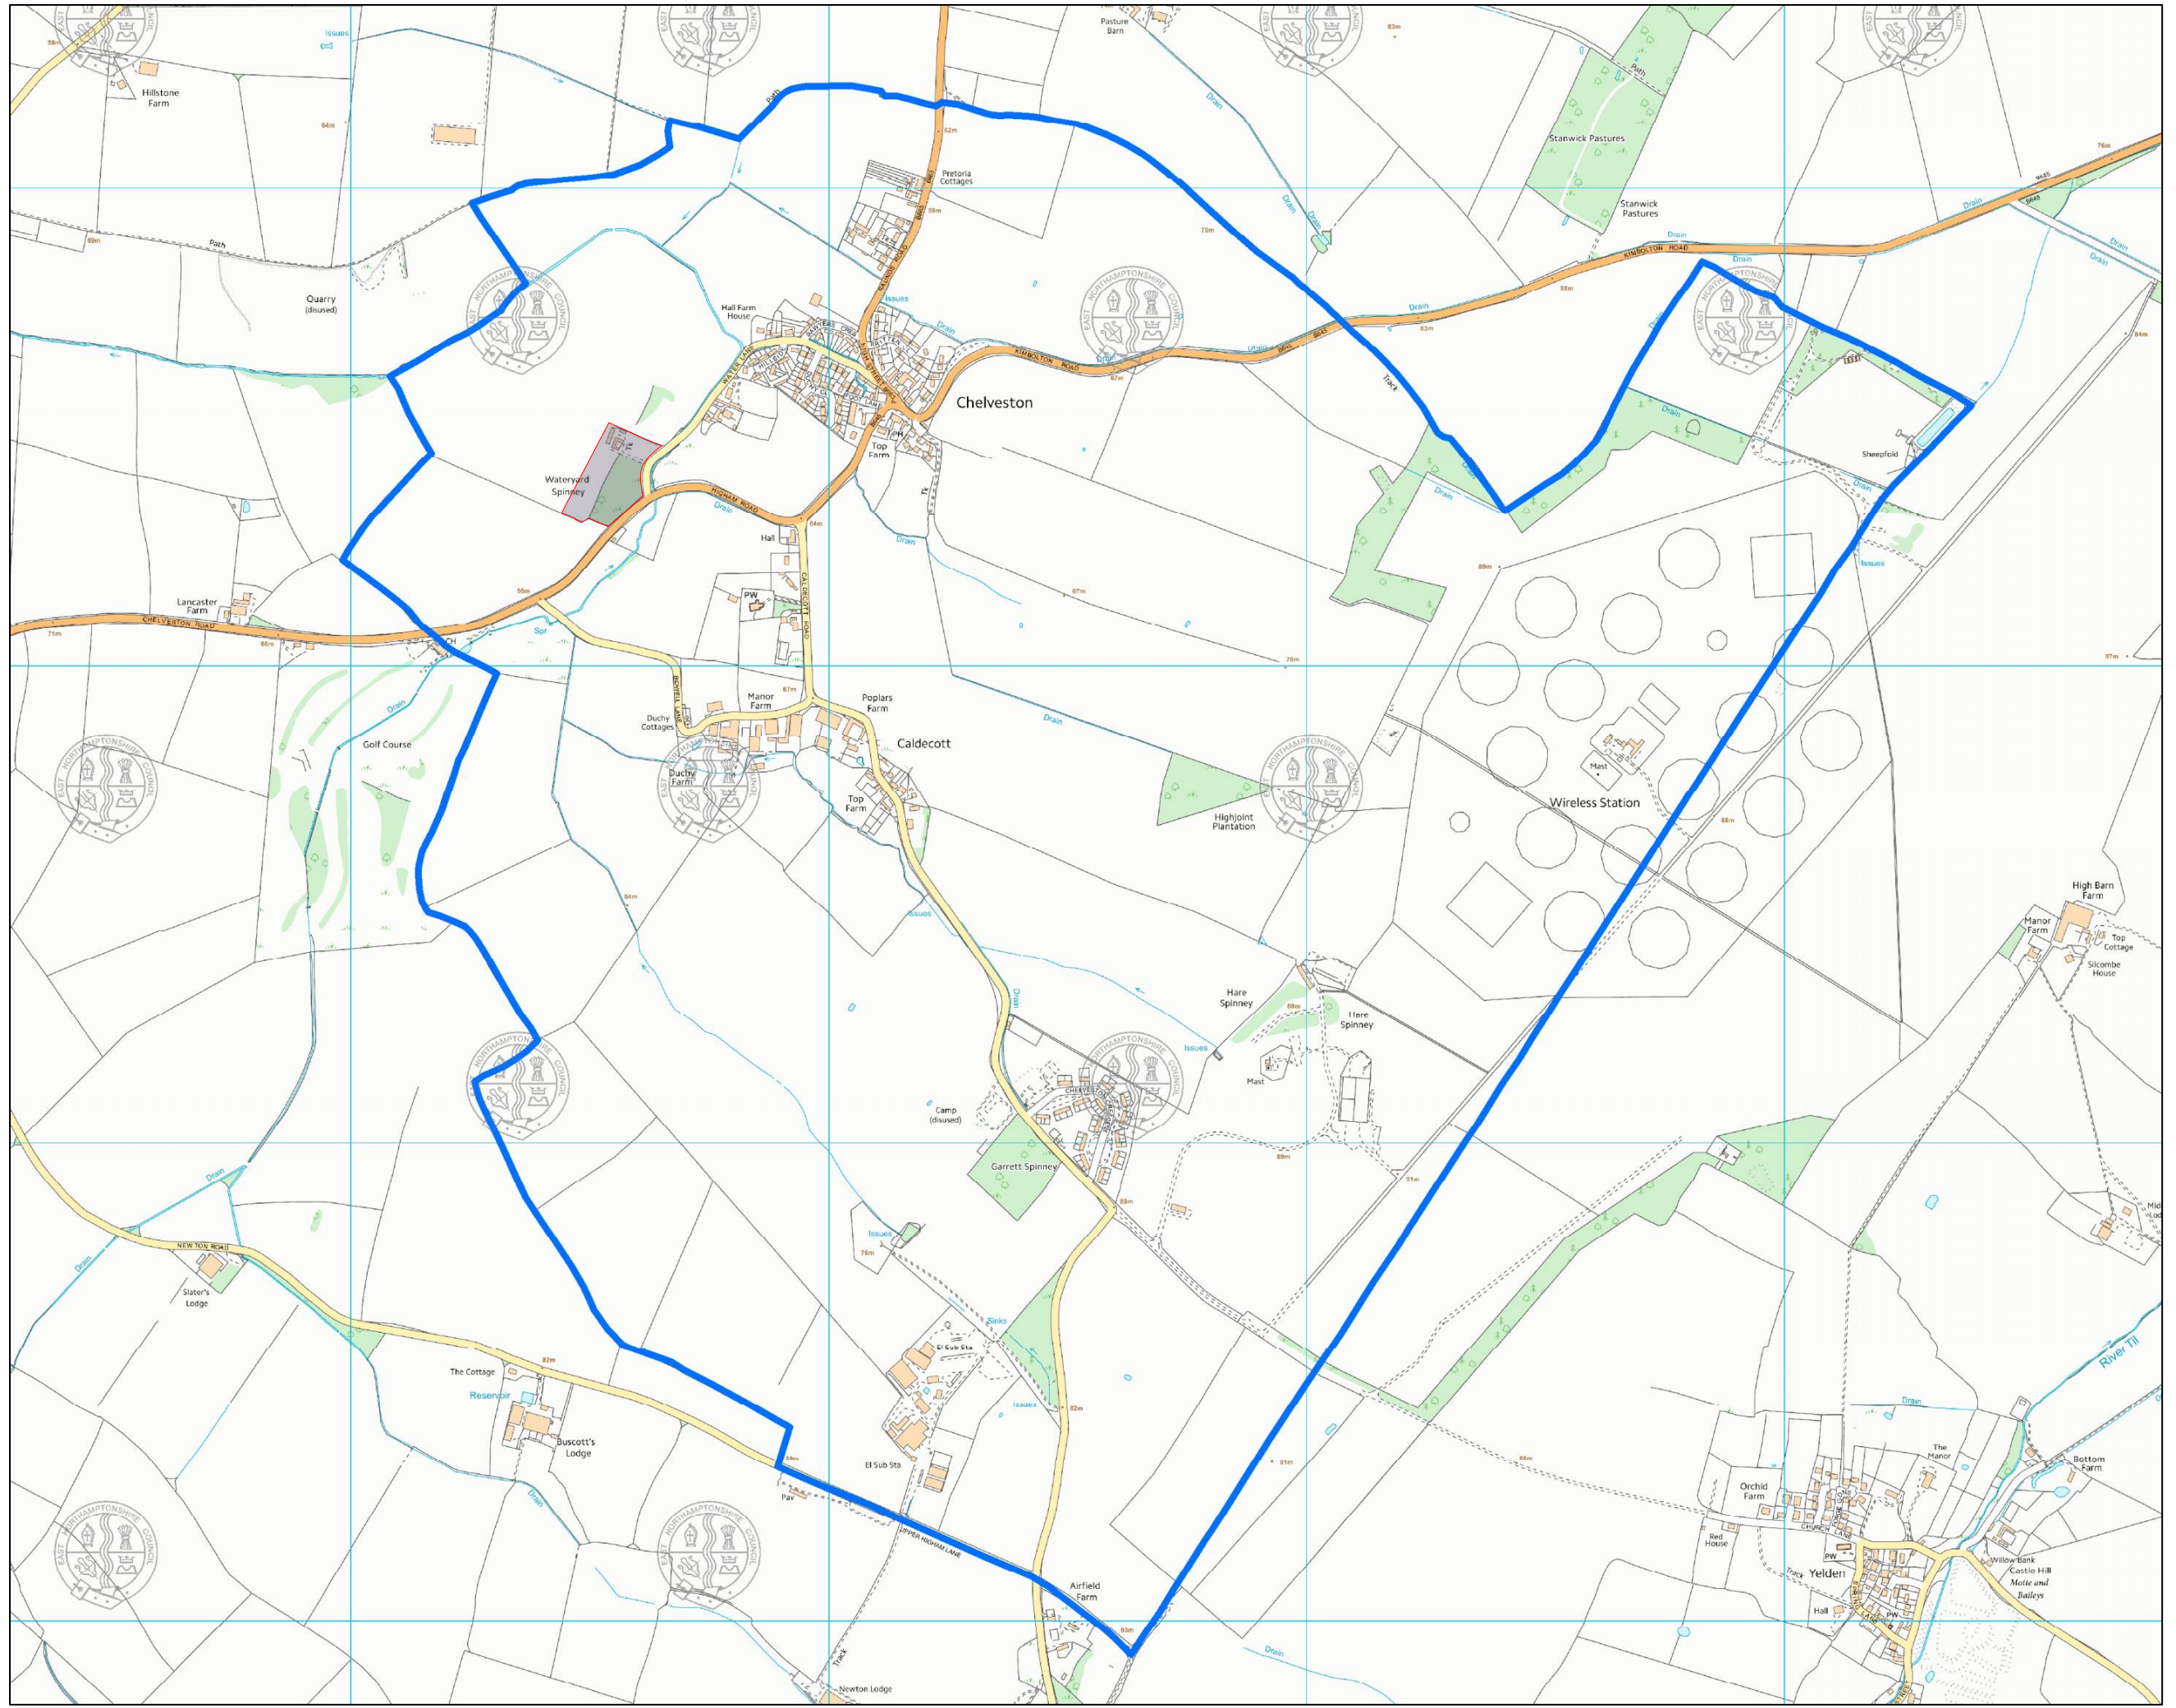

Scale: 1:13,000
when printed at
A3

Planning Policy

Chelveston-cum-Caldecott

Michael/Maria Farrow
Land holdings

NDP-0068

 Existing Parish Boundary
 Land holding

This map is accurate to
the scale specified above
when reproduced at:
A3