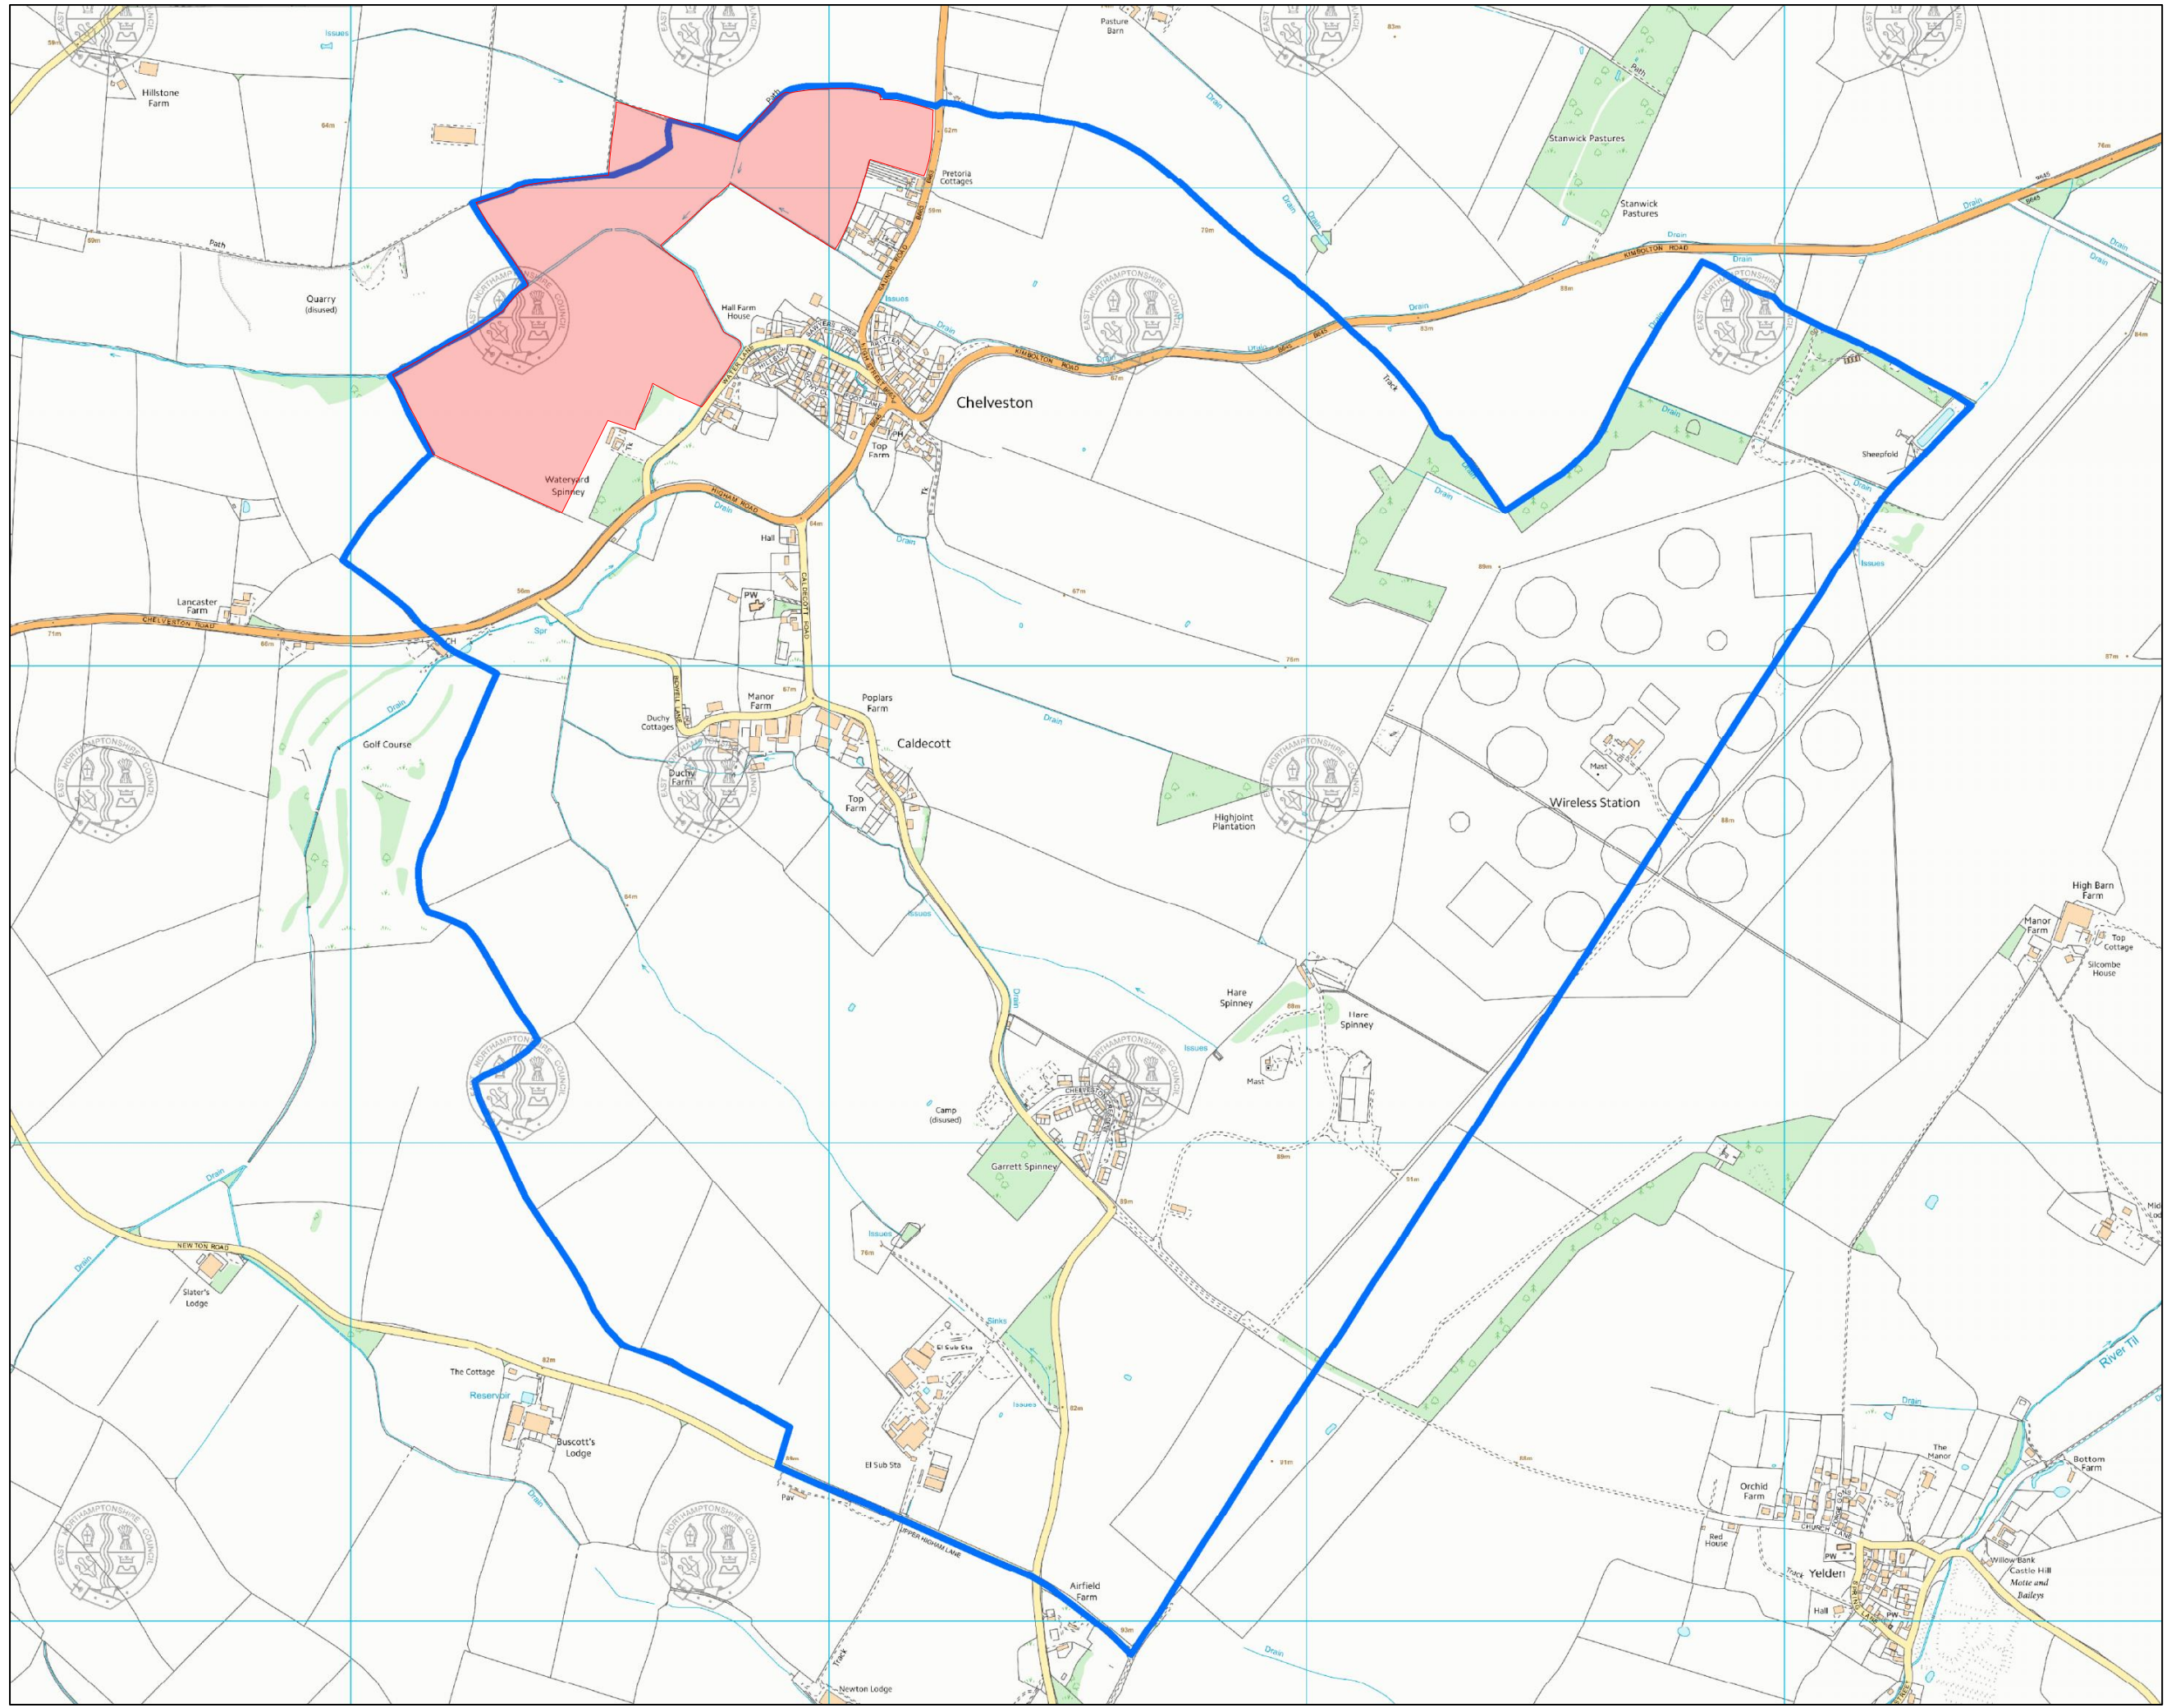

Scale: 1:13,000  
when printed at  
A3

Planning Policy

Chelveston-cum-Caldecott  
Roger Norman (Ringstead)  
Land holdings

**NDP-0069**

 Existing Parish Boundary  
 Land holding

This map is accurate to  
the scale specified above  
when reproduced at:  
A3