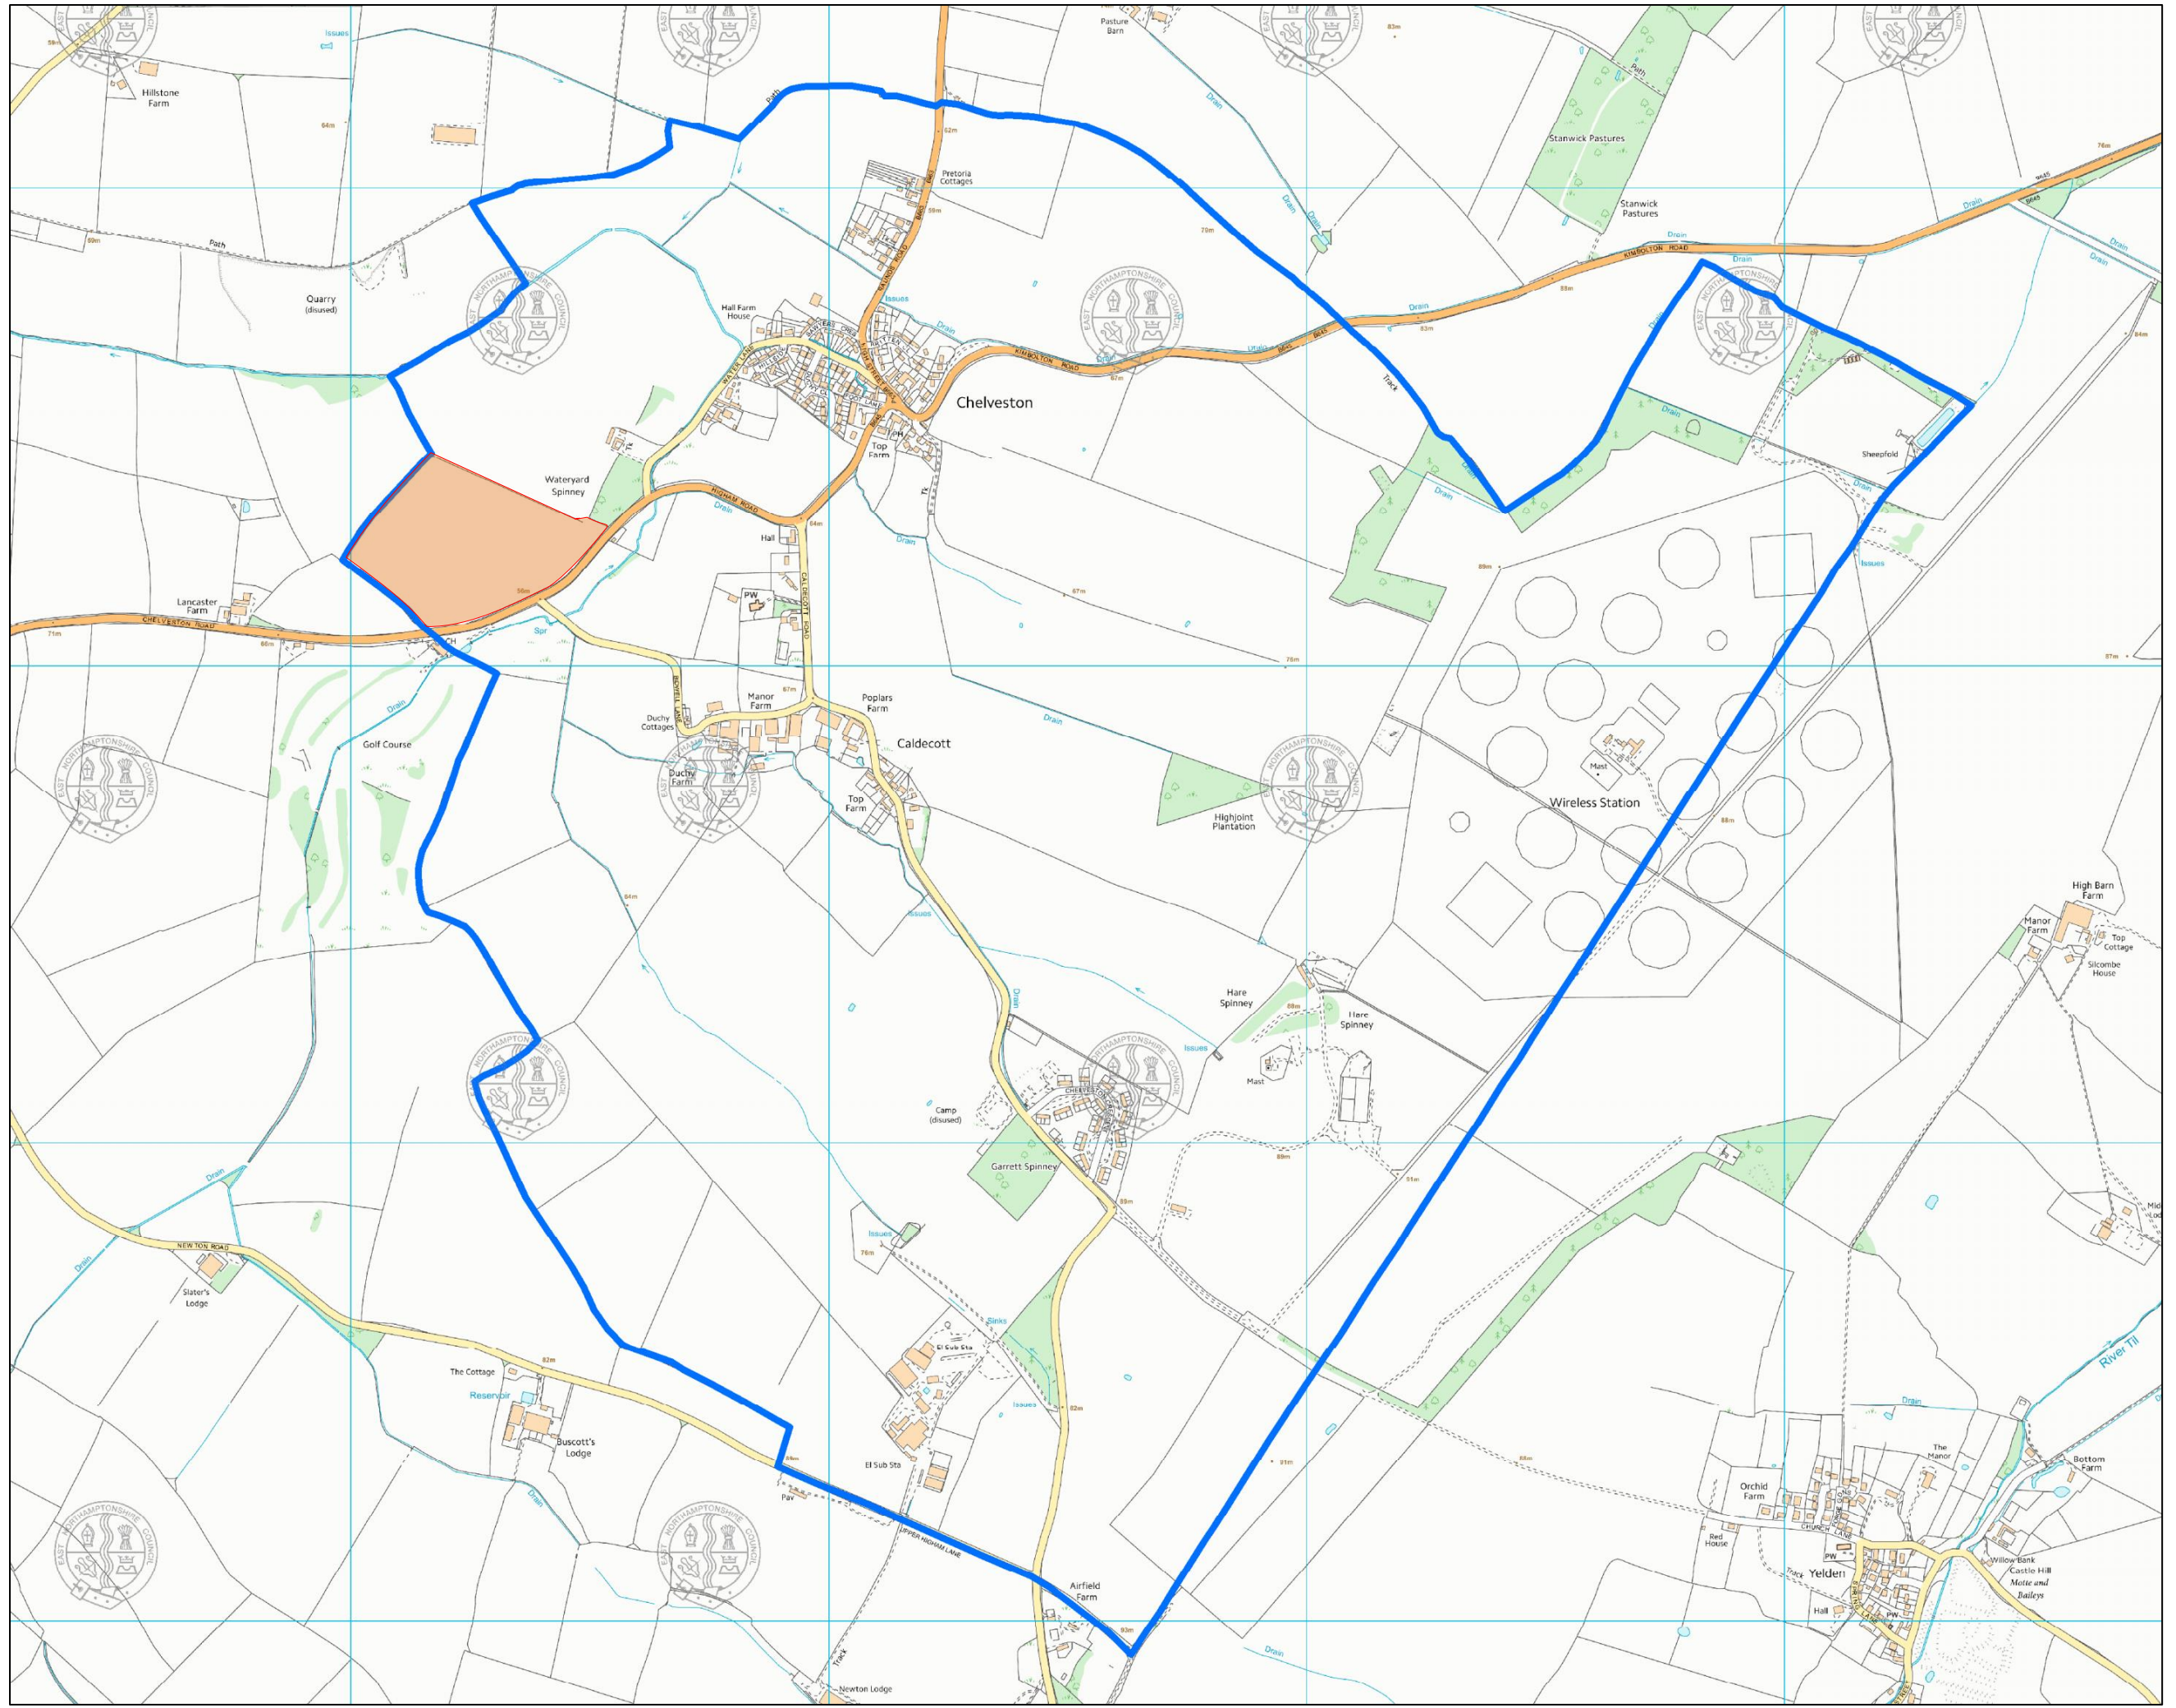

Scale: 1:13,000
when printed at
A3

Planning Policy

Chelveston-cum-Caldecott

Patrick Mould
Land holdings

NDP-0070

 Existing Parish Boundary
 Land holding

This map is accurate to
the scale specified above
when reproduced at:
A3