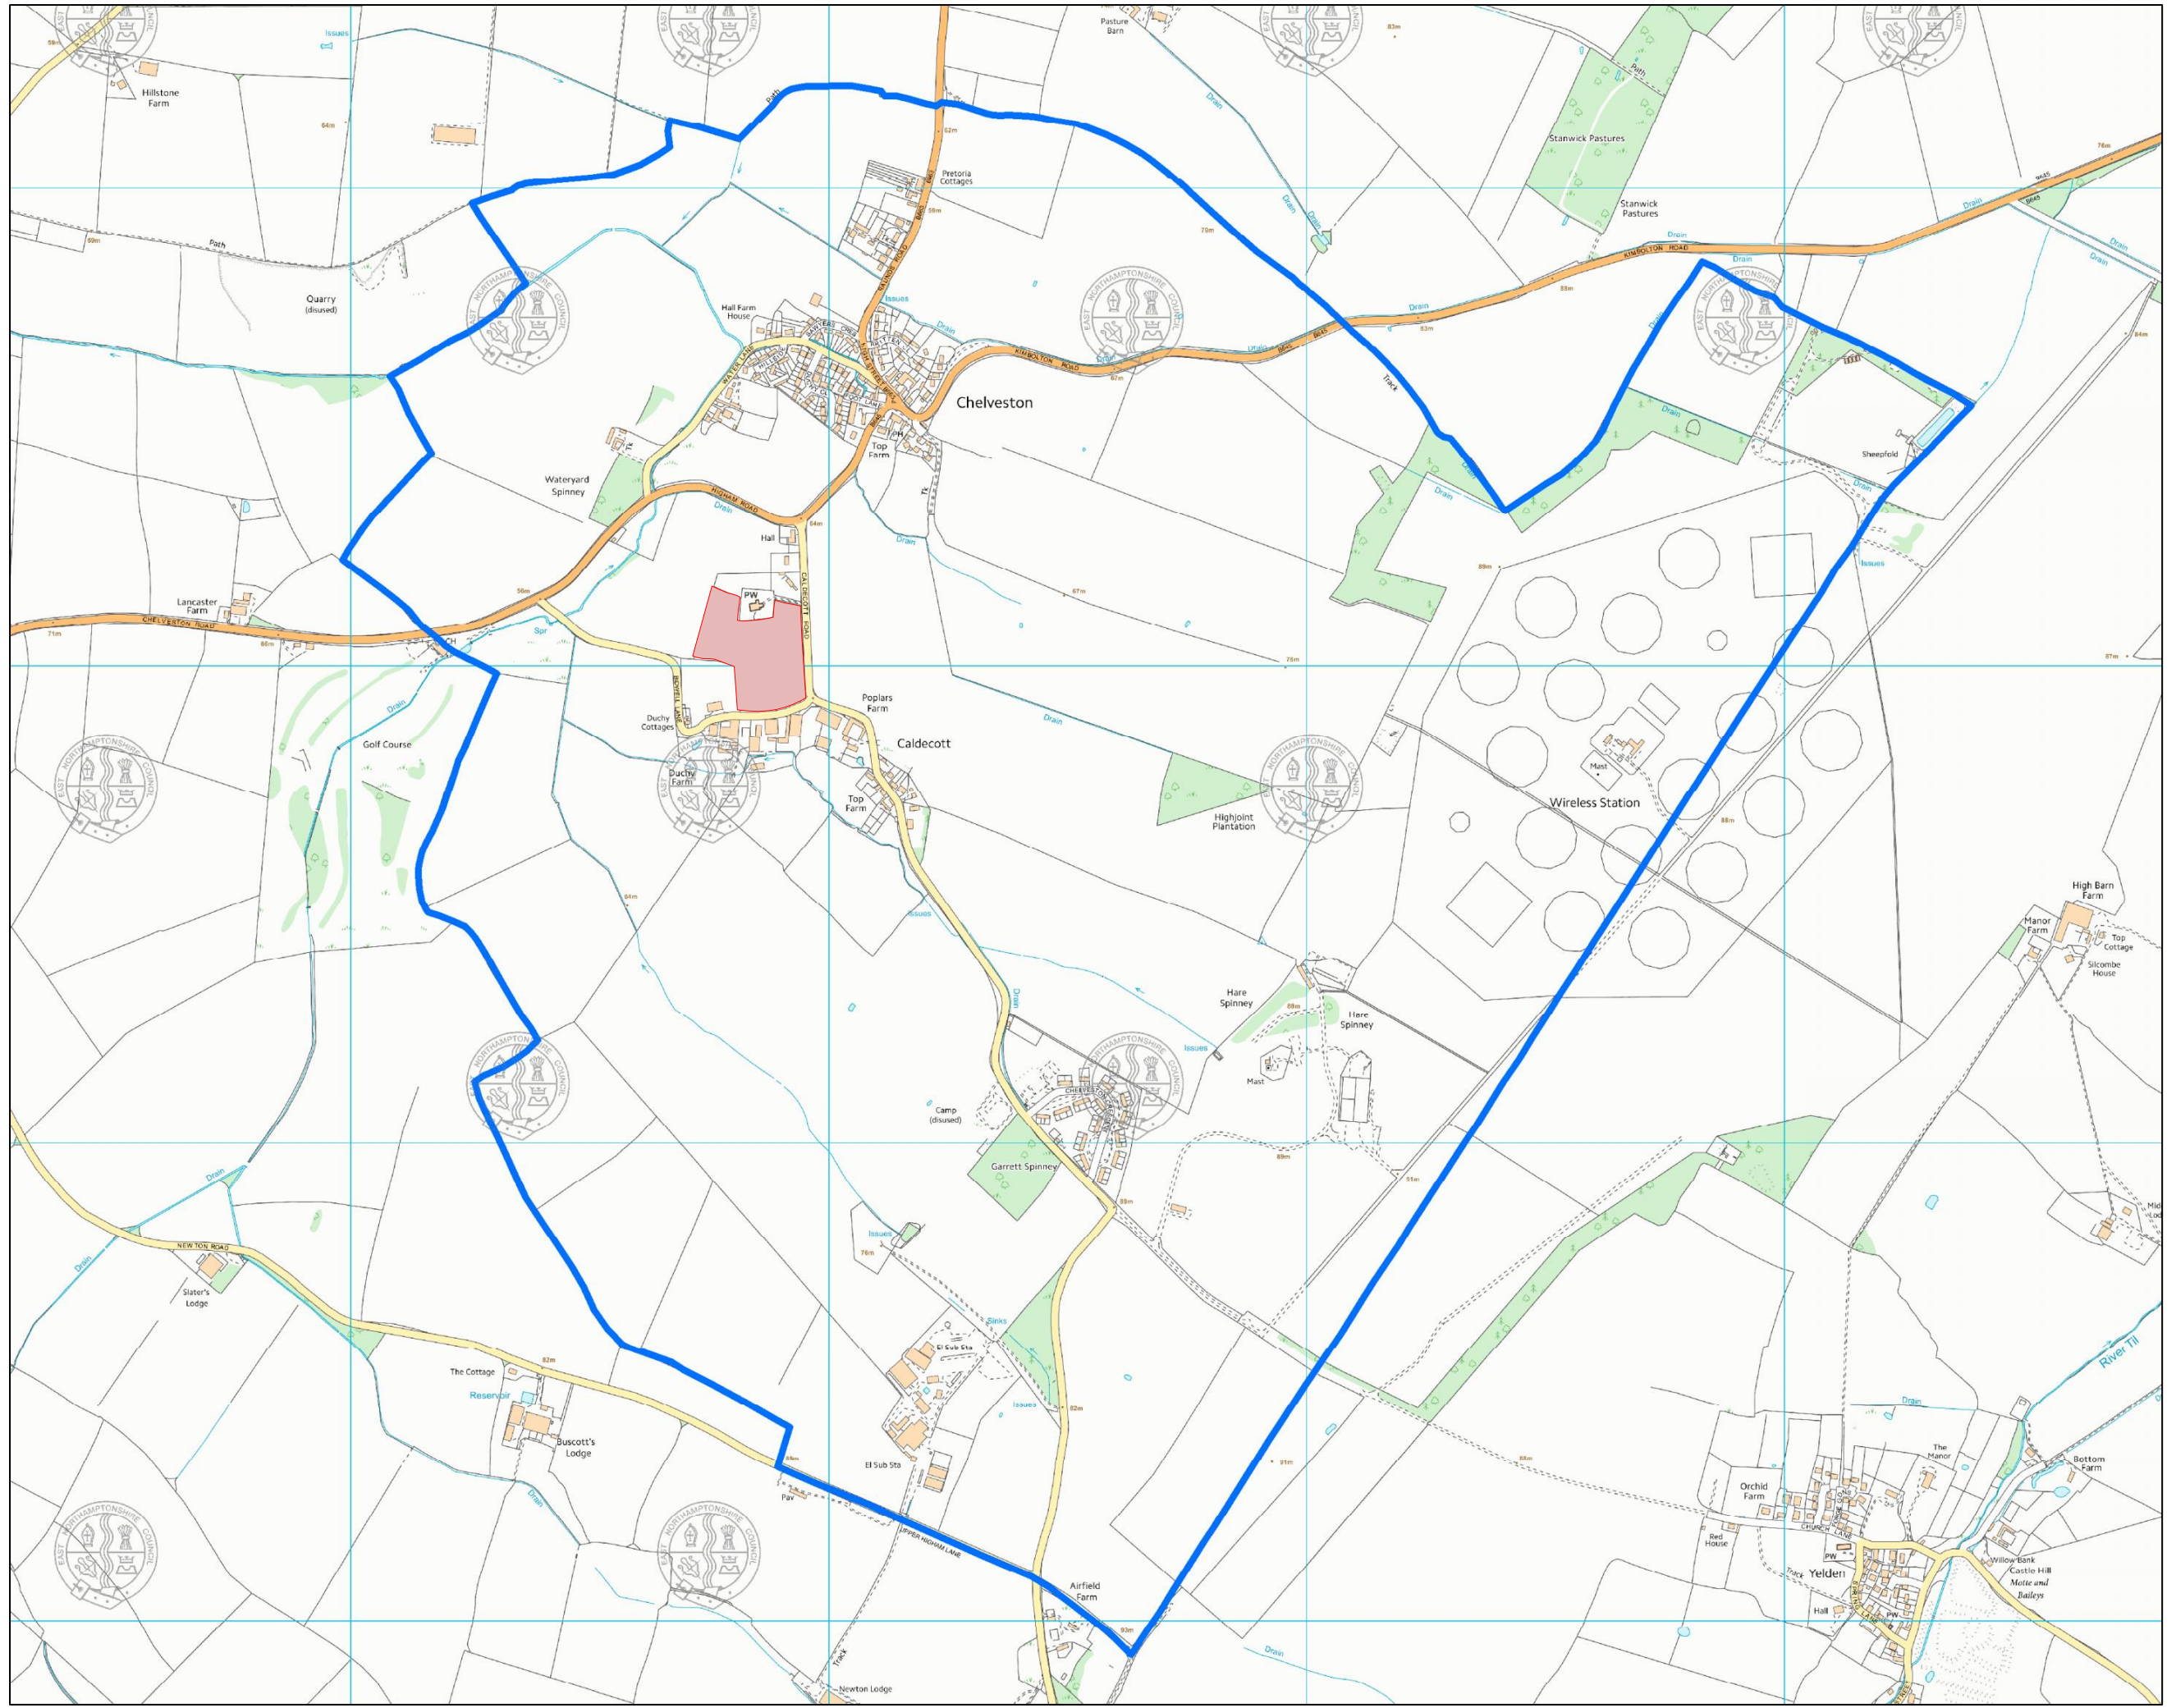

Scale: 1:13,000
when printed at
A3

Planning Policy

Chelveston-cum-Caldecott

Mommersteeg
Land holdings

NDP-0074

 Existing Parish Boundary
 Land holding

This map is accurate to
the scale specified above
when reproduced at:
A3