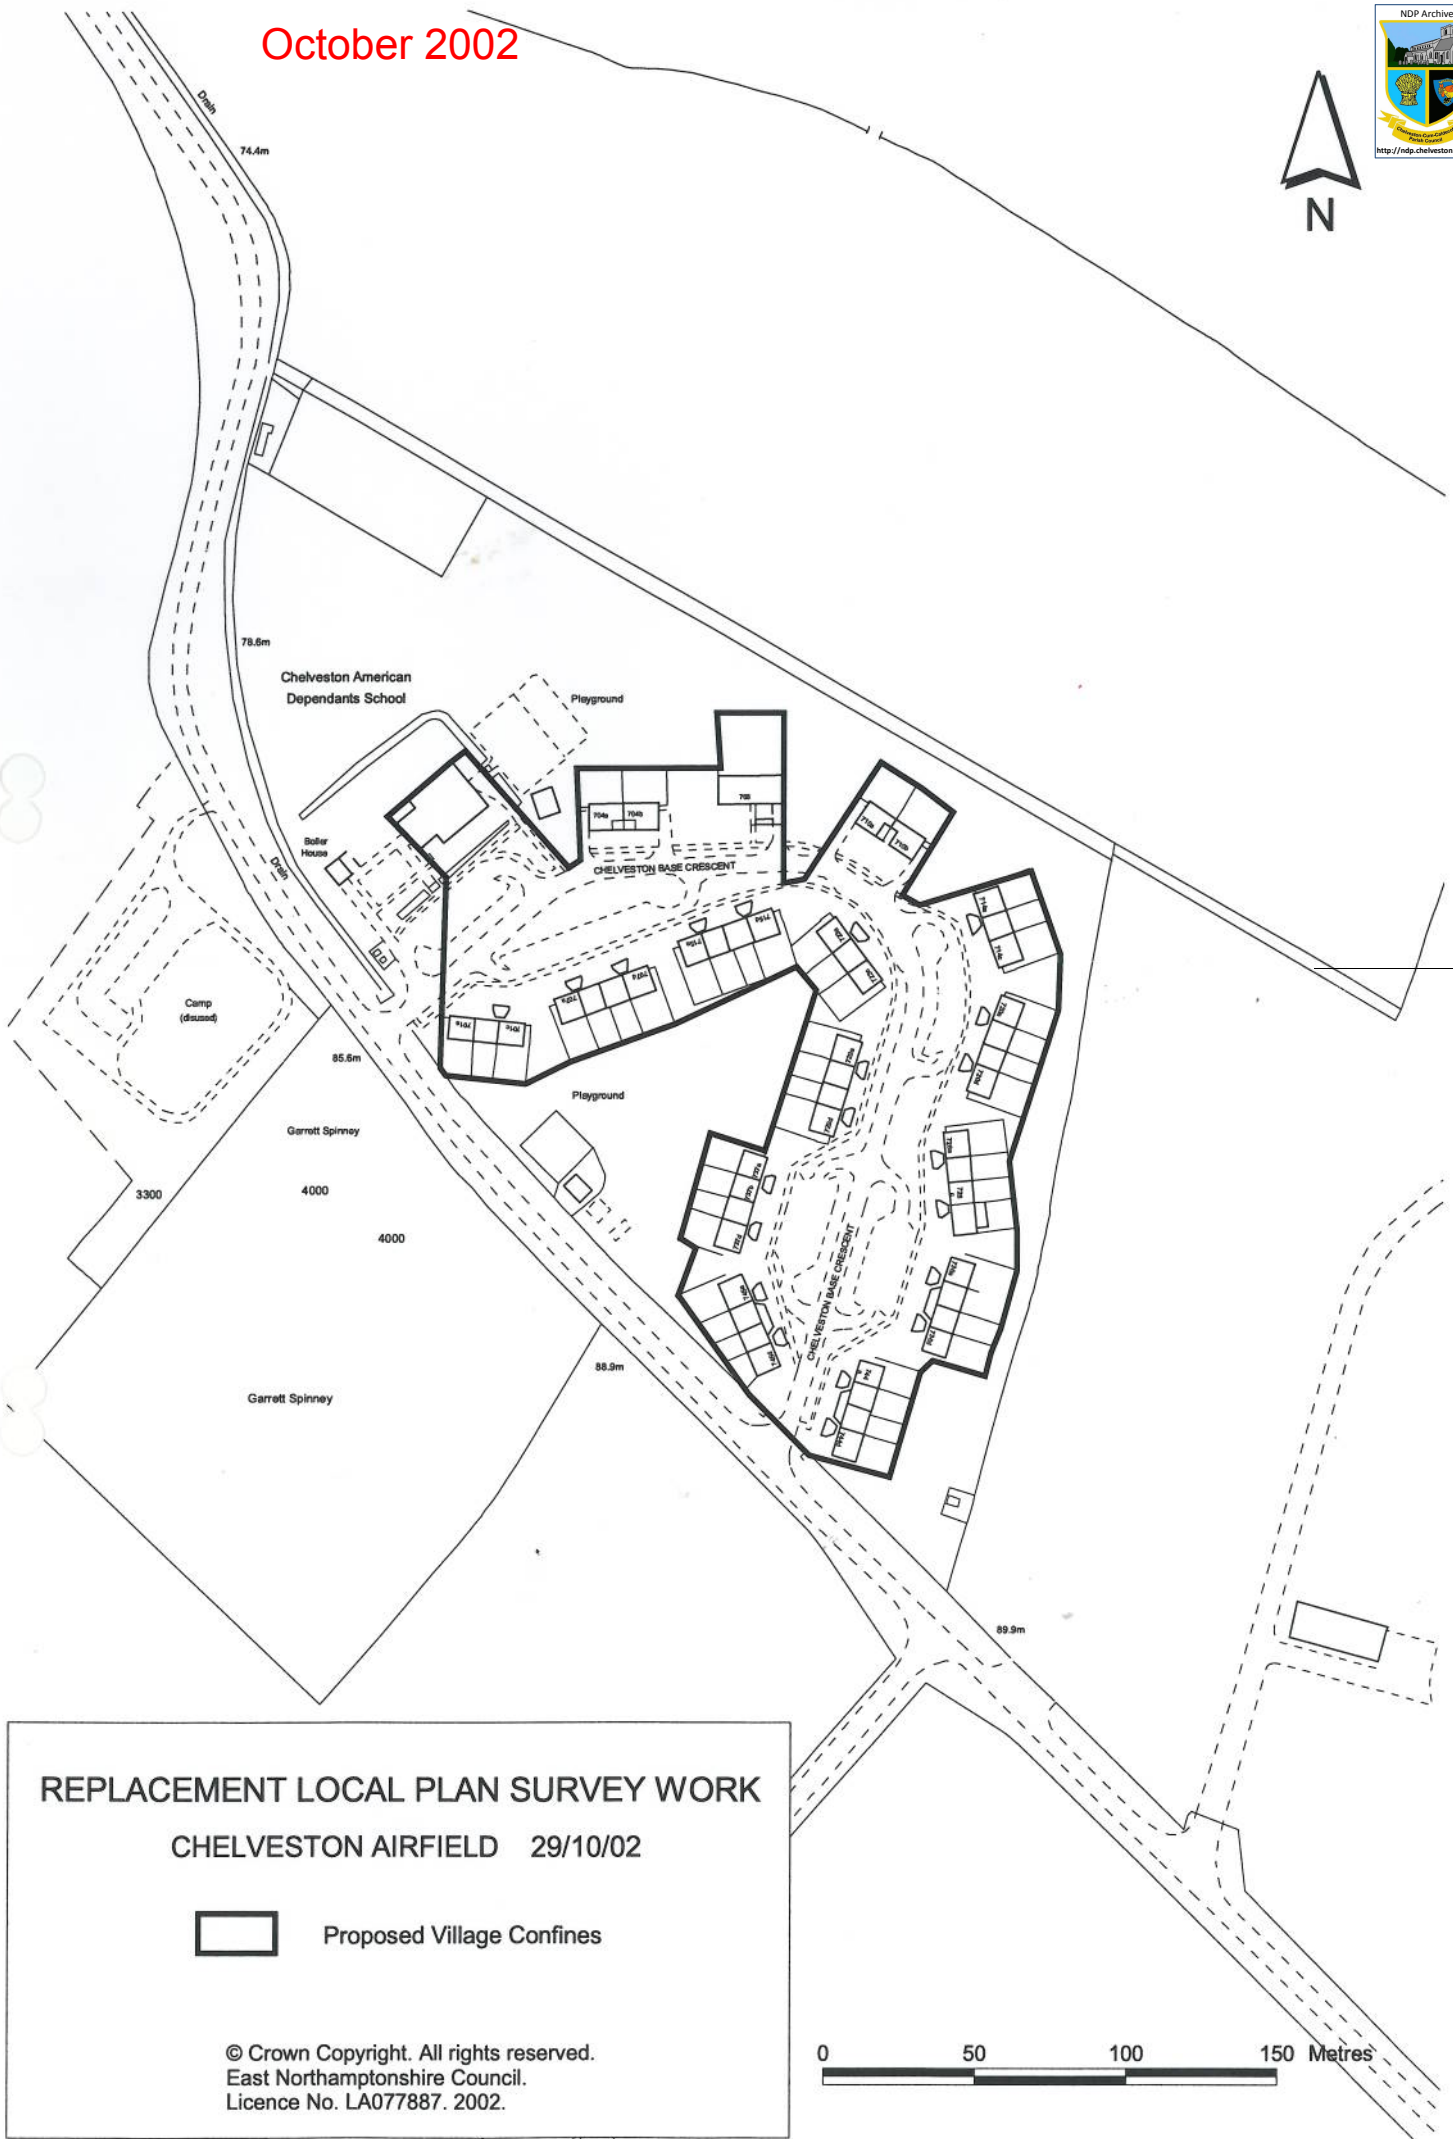

NDP-0109-ENC-Chelston-Rise-Historical- Confines-Documentation

This documentation was extracted from the ENC Planning Policy files by Mike Burton - Senior Planning Policy Officer ENC. It shows how the village confines for Chelston Rise evolved during the last round of planning policy development.

July 2002

1:2500

October 2002

REPLACEMENT LOCAL PLAN SURVEY WORK

CHELVESTON AIRFIELD 29/10/02

Proposed Village Confines

© Crown Copyright. All rights reserved.
East Northamptonshire Council.
Licence No. LA077887. 2002.